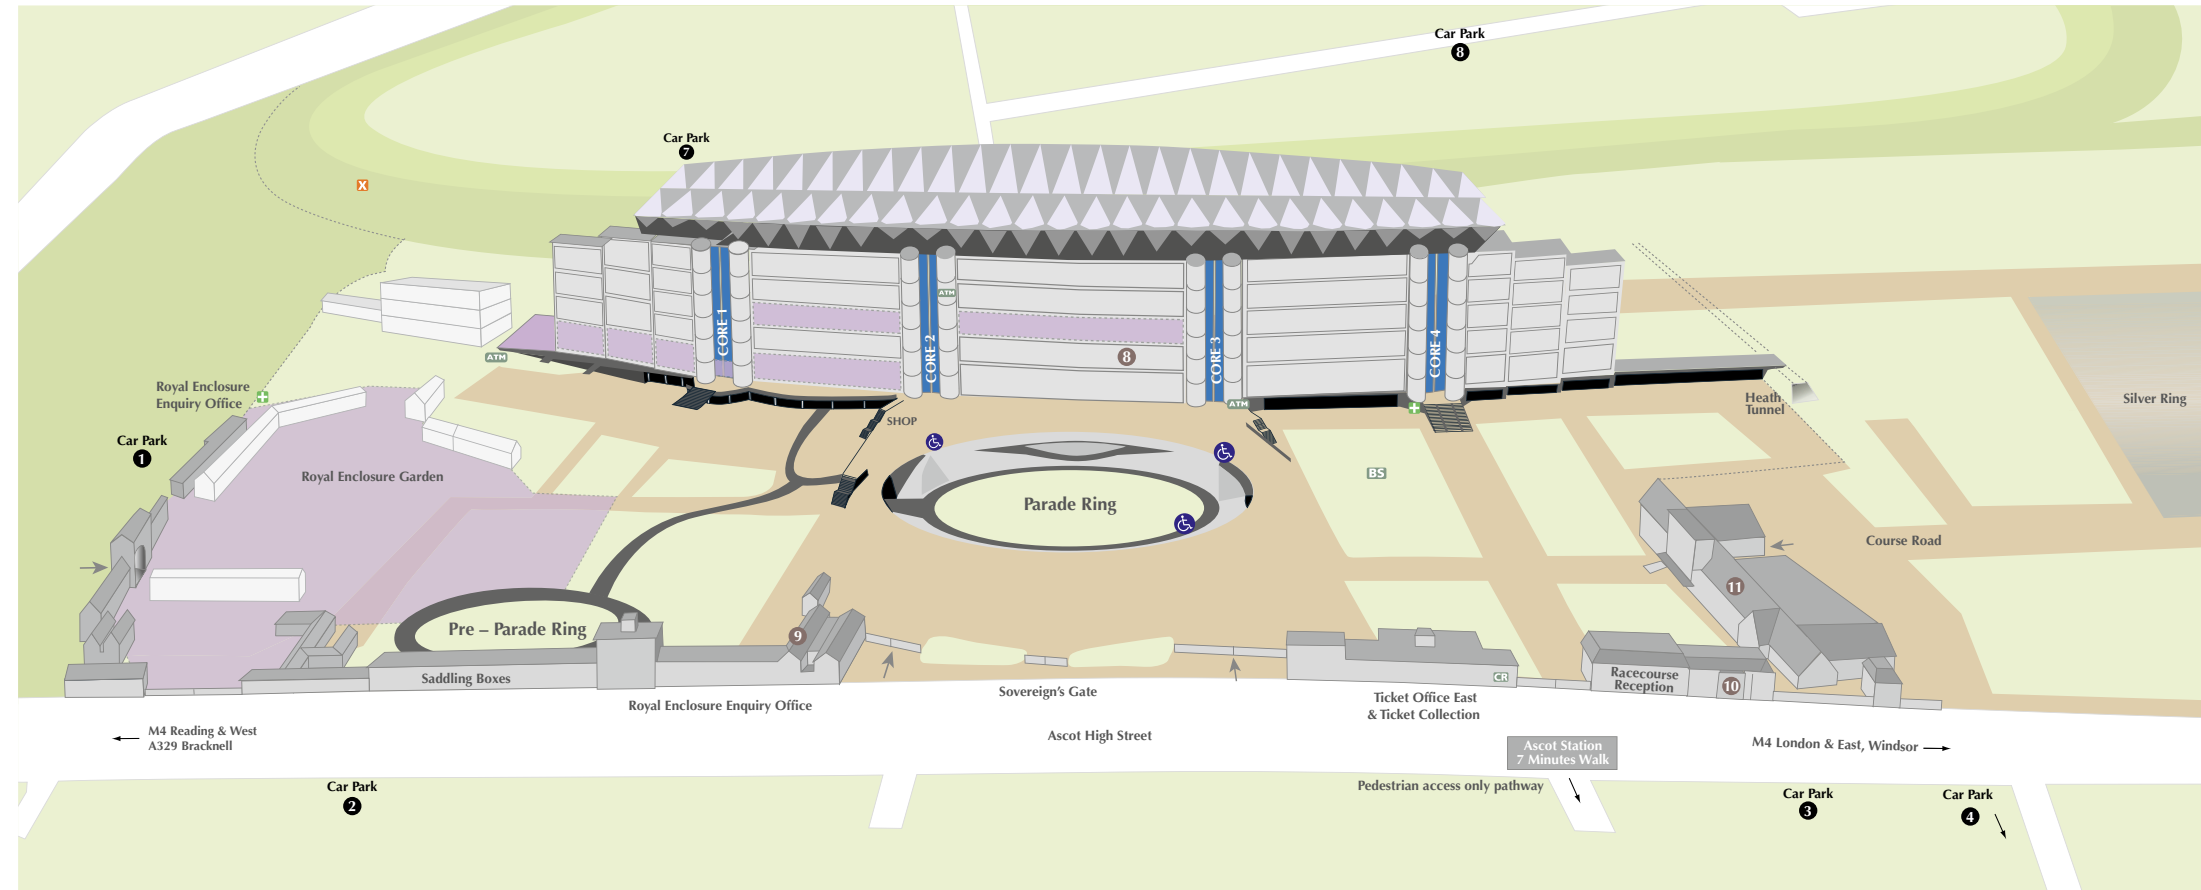

TRACK VIEW

PARADE RING VIEW

- 1 WINDSOR FOREST RESTAURANT
 - 2 WATERSIDE INN AT THE PANORAMIC
 - 3 TRACKSIDE CLUB LOUNGE
 - 4 SANDRINGHAM RESTAURANT*
 - 5 CARRIAGES RESTAURANT*
 - 6 BESSBOROUGH RESTAURANT*
 - 7 IMPERIAL EVENTS VILLAGE
 - 8 PARADE RING RESTAURANT
 - 9 OLD PADDOCK RESTAURANT
 - 10 QUEEN ANNE ROOMS
 - 11 ROYAL ASCOT PAVILION
- X COURSE CROSSING POINT
 - ♿ DISABLED VIEWING
 - Private Boxes
 - Royal Enclosure Badgeholders' Area Only
 - Grandstand Admission Areas
 - BS BANDSTAND
 - ♿ DISABLED VIEWING
 - Royal Enclosure Badgeholders' Area Only
 - Grandstand Admission Areas
 - ➔ RACECOURSE ENTRANCE

*PRIVATE CHALETS AVAILABLE ON ALL LEVELS.

Royal Enclosure badgeholders also have access to the Grandstand Admission area. Grandstand Admission racegoers have access to all areas except the Royal Enclosure and Silver Ring.